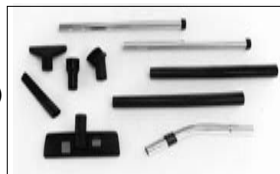

For Outlaw B/V Back-Pack Vacuums

#6797059

Detail Tool Kit includes:

- 5797181 3-Piece Wand
- 5790321 Hi-Up Extension Tube Kit - Plastic (2-Piece)
- 5790311 Utility Nozzle
- 5790111 2 1/2" Round Brush
- 5790171 5" Upholstery Tool
- 5790291 Crevice Tool
- 5790131 12" Combo Carpet/Bare Floor Tool

#6797059

Outlaw B/V Aircraft Tool Kit includes:

- 2290309 Aluminum Wand - Short
- 3091039 12" Carpet Tool - Aluminum Shoe
- 3092323 28" Aluminum Crevice Tool

#6790141

Lite Carpet & Dusting Kit includes:

- 6790161 2-Piece Wand
- 6790151 14" Carpet & Bare Floor Tool
- 6790171 16" Crevice Tool
- 6790181 3" Round Brush