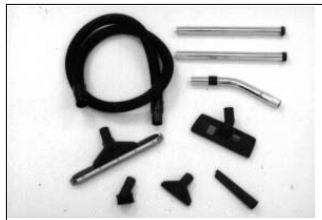

TOOL KITS

For Designer Dry & Wet/Dry Vacuums

#5790061

Designer Dry Tool Kit includes:

- 5790101 7' x 1 1/4" Hose
- 5790131 Carpet & Bare Floor Tool
- 5790111 2 1/2" Round Brush
- 5790121 Crevice Tool
- 5790171 Upholstery Tool
- 5797181 3-Piece Steel Wand - 1 1/4" Dia.

#5797051

Designer 4 Wet/Dry Tool Kit includes:

- 5790131 Carpet & Bare Floor Tool
- 5797061 8' x 1 1/2" Hose
- 5790111 2 1/2" Round Brush
- 5790121 Crevice Tool
- 5790171 Upholstery Tool
- 5797181 3-Piece Wand - 1 1/2" Dia.
- 5797211 17" Squeegee Tool w/ Swivel Elbow

#5797051

#5797071

Designer 7/16 Wet/Dry Tool Kit includes:

- 5797061 8' x 1 1/2" Hose
- 5797011 15" Squeegee Tool w/ Wheels
- 5797021 15" Bare Floor Tool w/ Wheels
- 5797031 15" Carpet Tool w/ Wheels
- 5790111 2 1/2" Round Brush
- 5790291 Crevice Tool
- 5790301 9" Wall Brush
- 5790331 2-Piece Steel Wand
- 3191469 Hi-Up Extension Tube Kit - 2pc.
- 5790311 Utility Nozzle

For Stallion 8SC & 12 SC, Pony 20 SCA, Predators

#4892859

Upholstery Kit includes:

- 4097501 4" Upholstery Tool, 50-300 PSI
- 2598551 15' Vacuum Hose
- 4098021 15' Solution Hose (Fem. To Fem. Quick Disconnect - Low Pressure)

#4892869

Detail 3-Jet Wand Kit includes:

- 4097101 3-Jet Wand, 12" Width, 50-800 PSI
- 2598551 15' Vacuum Hose
- 4098021 15' Solution Hose (Fem. To Fem. Quick Disconnect - Low Pressure)

For Predator CX3 Spotter

#4098319

Predator Hand Tool & Hose Kit includes:

- 4097011 Plastic Detail Tool w/ Metal Valve
- 4098239 10' Solution Hose
- 4098209 10' Recovery Hose

#4098069

For Predator Models Only

All-Purpose Kit includes:

- 4097101 3-Jet Wand
- 4097301 Single Jet Stair Wand
- 4097601 3 1/2" Detail Tool

#4098079

For Predator Models Only

Car Detail Kit includes:

- 4097601 3 1/2" Detail Tool
- 4097301 Single Jet Stair Wand
- 4098031 8" Crevice Tool

For Wrangler & Champ Automatic Scrubbers

#2392179